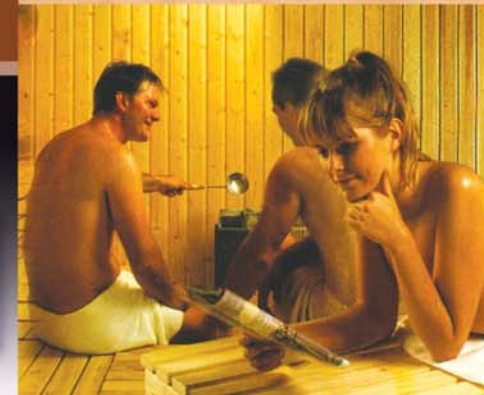

What's the difference?

Ladling water onto hot sauna rocks to create steam in a wet sauna

Sauna A dry sauna has a very high bathing temperature of 90-110°C in an almost totally dry atmosphere. Formerly very popular, this is ideal if you like to feel the searing sensation of heat that dries your skin and hair, when your lungs burn with each breath of hot air. Perfect for reading a book or magazine.

Currently more popular is the wet sauna with temperatures ranging from 75-90°C and humidity between 20-35%. Now and then you ladle water onto the hot rocks to achieve your desired temperature and humidity.

Usually saunas are made with fine European woods such as Spruce, Aspen, Alder or Pine.

Steam

Not to be confused with the wet sauna. Amid clouds of steam in a special room of fiberglass, glass or tiles at a low temperature of 40-45°C you enjoy the stimulating sensation of 100% humidity. Reading inside is not recommended!